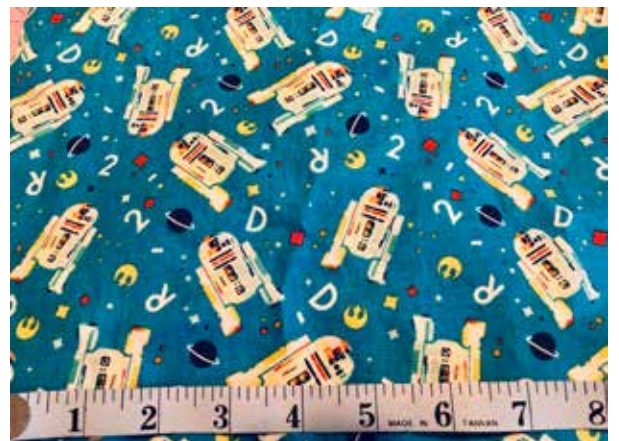

FANDOM FOR YOUR FACE

by Sarah Woloski Designs

Fabric Catalog (updated 5/18/20)

Star Wars

SW1. SW Ships

SW2. SW Ships Blue

SW3. SW Teal

SW4. Rey Rebel

SW5. Pink Leia

SW6. R2D2

Star Wars (continued)

SW7. SW Sheets

SW8. SW Cartoon

Disney

D1. Mickey Patches

D2. Mulan