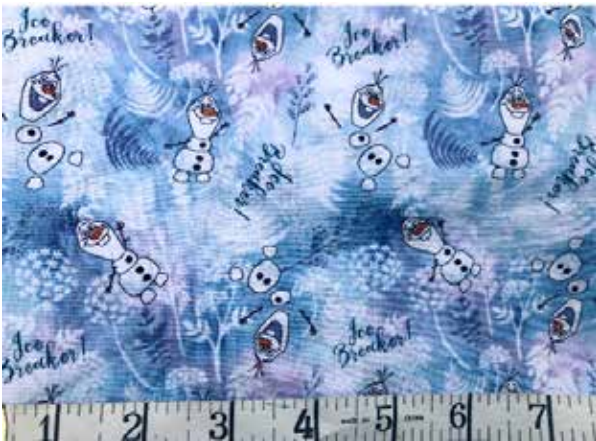

FANDOM FOR YOUR FACE

by Sarah Woloski Designs

Fabric Catalog (updated 5/18/20)

Star Wars

SW1. SW Ships

SW2. SW Ships Blue

SW3. SW Teal

SW4. Rey Rebel

SW5. Pink Leia

SW6. R2D2

Star Wars (continued)

SW7. SW Sheets

SW8. SW Cartoon

Disney

D1. Mickey Patches

D2. Mulan

D3. BATB

D4. Mickey USA

Disney (continued)

D5. Frozen Sisters

D6. Frozen Forest

D7. Frozen Olaf

D8. Tink

Marvel

M1. Captain Marvel

M2. Black Panther

M3. Marvel Stone

M4. Marvel Red

M5. Spidey

Other Fandom

F1. Batman

F2. Harry Potter